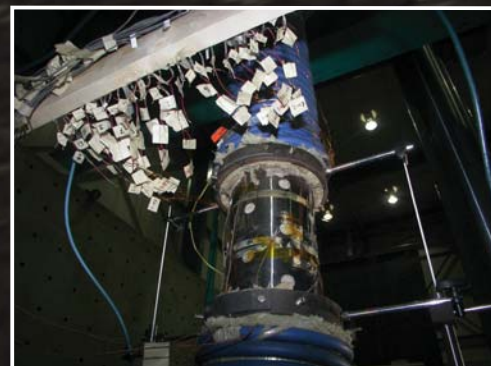

ABSOLUTE

COMPLETION TECHNOLOGIES

Beats Slotted Liner

4X more torsion strength

2.5X more collapse strength

◆ FacsRite

Today's demanding well completions deserve a modern sand control solution.

- ◆ Economical
- ◆ Versatile
- ◆ Reliable
- ◆ Robust