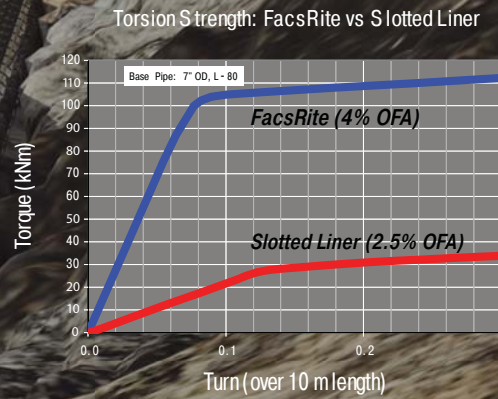

ABSOLUTE

COMPLETION TECHNOLOGIES

Beats Slotted Liner

4X more torsion strength

2.5X more collapse strength

◆ FacsRite

Today's demanding well completions deserve a modern sand control solution.

- ◆ Economical
- ◆ Versatile
- ◆ Reliable
- ◆ Robust