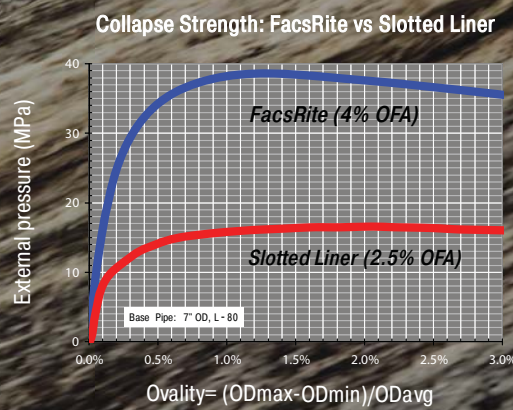

ABSOLUTE

COMPLETION TECHNOLOGIES

Beats Slotted Liner

4X more torsion strength

2.5X more collapse strength

◆ FacsRite

Today's demanding well completions deserve a modern sand control solution.

- ◆ Economical
- ◆ Versatile
- ◆ Reliable
- ◆ Robust