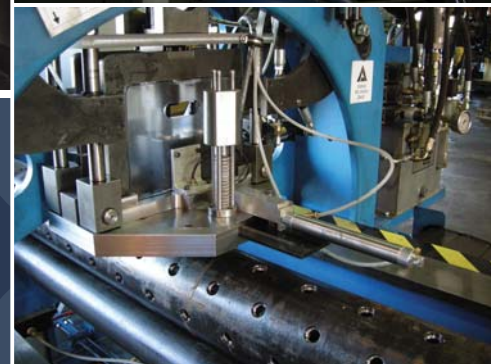

ABSOLUTE

COMPLETION TECHNOLOGIES

Beats Slotted Liner

4X more torsion strength

2.5X more collapse strength

◆ FacsRite

Today's demanding well completions deserve a modern sand control solution.

- ◆ Economical
- ◆ Versatile
- ◆ Reliable
- ◆ Robust